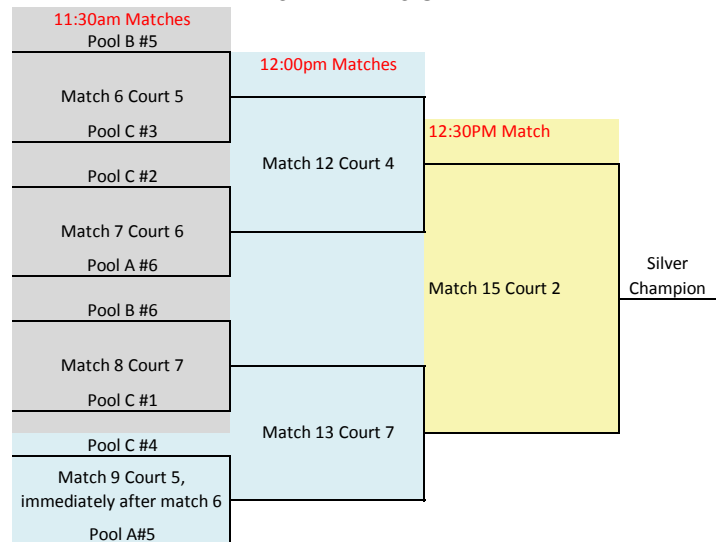

SILVER DIVISION