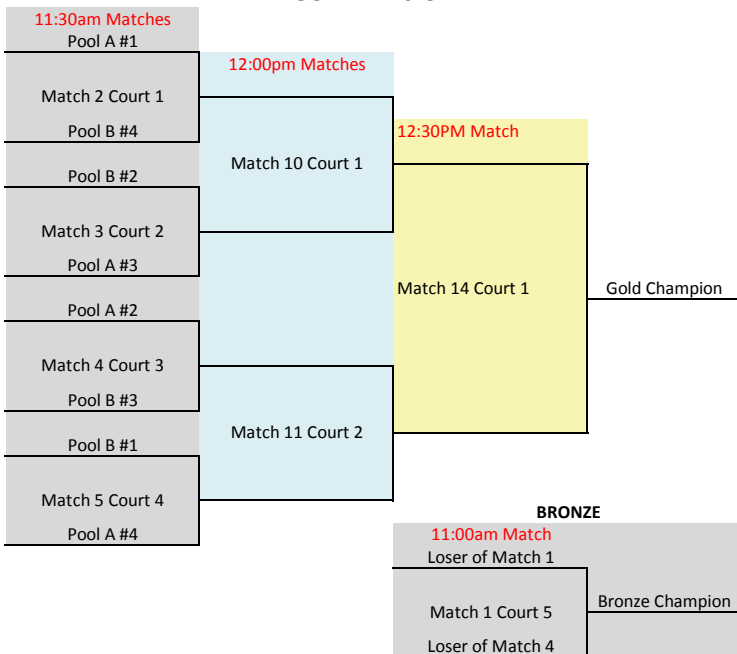

TSUNAMI/COBB ATLANTA SCRIMMAGE - AM WAVE

FORMAT: All teams compete in a round of pool play. Teams will then play in a bracketed playoff.

14's and 15's (POOL A and B) - AM WAVE ROUND 1 - 8:30 to 11:25

Pool A - Courts 1, 2, and 5 (2 games to 15 w/ sudden death)

Match	Time	Court 1	Court 2	Court 5	Off	Teams	15 Stan	15 Tim	14 Dun	15 Black	14 Black	15 ATL	Wins	Losses
1	8:30am	2 v 6	3 v 5		1, 4	15 Stan								
2	8:55am	4 v 5	1 v 6		2, 3	15 Tim								
3	9:20am	2 v 3	1 v 4		5, 6	14 Dun								
4	9:45am	4 v 6	2 v 5	1 v 3		15 Black								
5	10:10am	1 v 5	3 v 6		2, 4	14 Black								
6	10:35am	1 v 2	3 v 4		5, 6	15 ATL								
7	11:00am	5 v 6	2 v 4		1, 3									

Pool B - Courts 3, 4, and 5 (2 games to 15 w/ sudden death)

Match	Time	Court 3	Court 4	Court 5	Off	Teams	15 Holli	14 John	14 Amanda	15 Blue	14 Red	14 Blue	Wins	Losses
1	8:30am	2 v 3	1 v 4		5, 6	15 Holli								
2	8:55am	2 v 6	3 v 5		1, 4	14 John								
3	9:20am	4 v 5	1 v 6		2, 3	14 Amanda								
4	9:45am	1 v 2	3 v 4		5, 6	15 Blue								
5	10:10am	4 v 6	2 v 5	1 v 3		14 Red								
6	10:35am	5 v 6	2 v 4		1, 3	14 Blue								
7	11:00am	1 v 5	3 v 6		2, 4									

12's and 13's (POOL C) - AM WAVE ROUND 1 - 8:30 to 11:00

Pool C - Courts 3, 6, and 7 (2 games to 15 w/ sudden death)

Match	Time	Court 6	Court 7	Court 5	Off	Teams	13 Tad	13 Bill	13 Red	13 Black	12 Red	12 Red	Wins	Losses
1	8:30am	1 v 2	3 v 4	5 v 6		13 Tad								
2	8:55am	2 v 6	3 v 5	1 v 4		13 Bill								
3	9:20am	4 v 5	1 v 6	2 v 3		13 Red								
	9:45am	1 v 5	3 v 6		2, 4	13 Blue								
4	10:10am	4 v 6	2 v 5		1, 3	13 Black								
5	10:35am	2 v 4	1 v 3		5, 6	12 Red								

PLAYOFFS - 1 Game to 25 (No Cap - single elimination) - 11:00-1:00

GOLD DIVISION